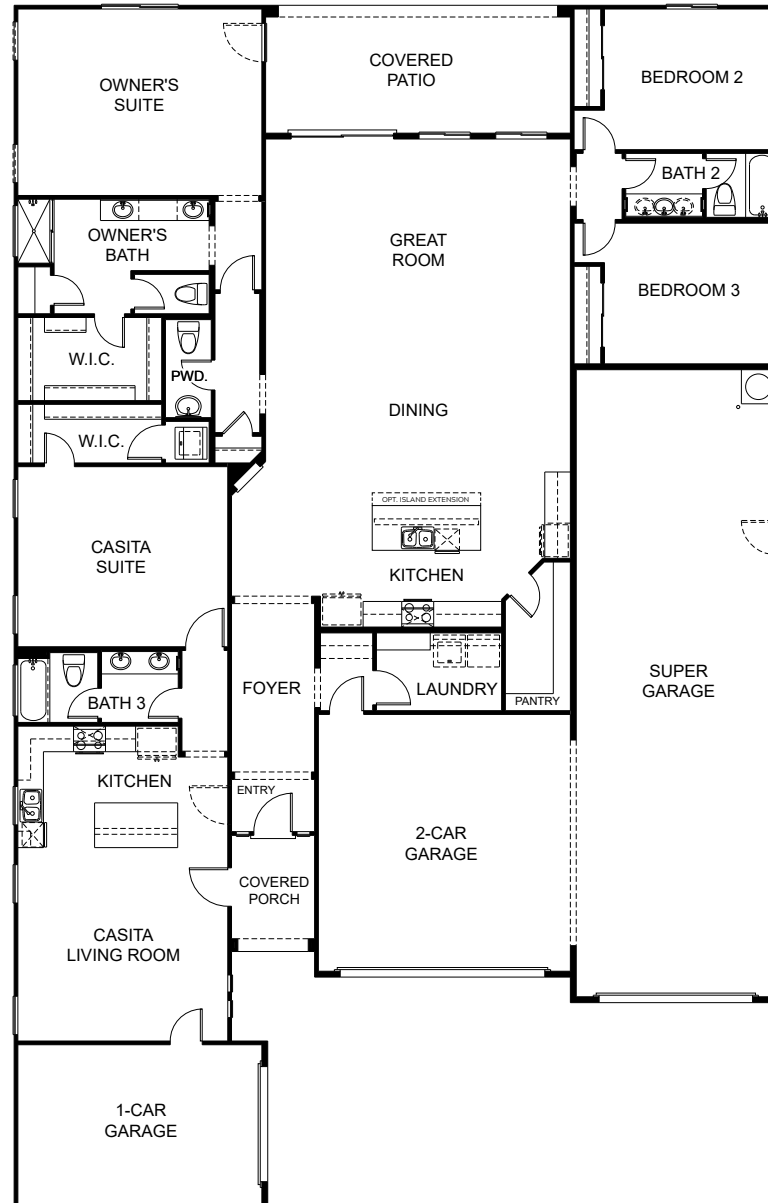

# DESERT ROSE - 3160 SQ FT

A - SOUTHWEST

B - MODERN FARMHOUSE

C - MODERN PRAIRIE *(Shown with Optional Stone)*

## *Estrella Estates II*

DESERT ROSE  
3160 SQ FT

*Estrella Estates II*

[www.courtlandcommunities.com](http://www.courtlandcommunities.com)