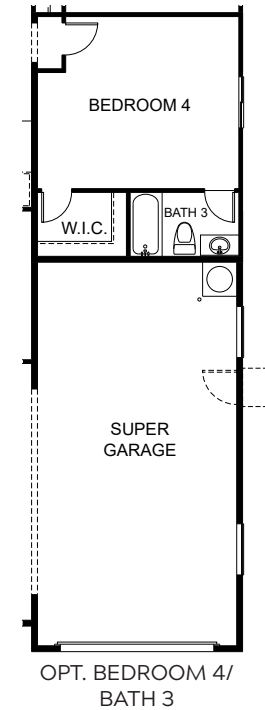

# DESERT ROSE - 3160 SQ FT

A - SOUTHWEST

B - MODERN FARMHOUSE

C - MODERN PRAIRIE *(Shown with Optional Stone)*

## *Estrella Estates II*

DESERT ROSE  
3160 SQ FT

*Estrella Estates II*

[www.courtlandcommunities.com](http://www.courtlandcommunities.com)