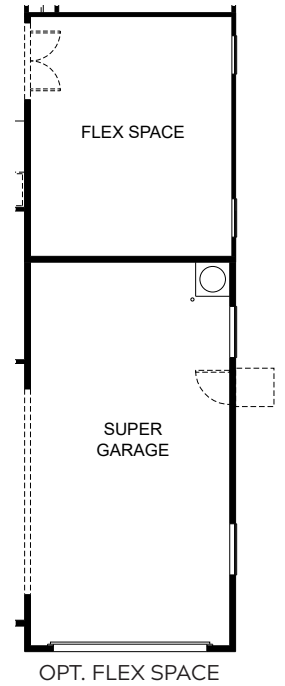

# DESERT ROSE - 3160 SQ FT

A - SOUTHWEST

B - MODERN FARMHOUSE

C - MODERN PRAIRIE *(Shown with Optional Stone)*

## *Estrella Estates II*

DESERT ROSE  
3160 SQ FT

*Estrella Estates II*

[www.courtlandcommunities.com](http://www.courtlandcommunities.com)