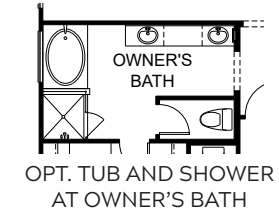

DESERT ROSE
3160 SQ FT

Estrella Estates II

www.courtlandcommunities.com