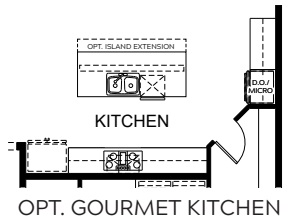

DESERT ROSE
3160 SQ FT

Estrella Estates II

www.courtlandcommunities.com