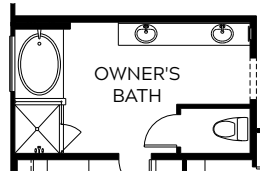

WILLOW - 2802 SQ FT

A - SOUTHWEST

B - MODERN FARMHOUSE

C - MODERN PRAIRIE *(Shown with Optional Stone)*

Estrella Estates II

WILLOW
2802 SQ FT

Estrella Estates II

OPT. TUB AND SHOWER
AT OWNER'S BATH

OPT. WALK-IN SHOWER
AT OWNER'S BATH

OPT. BEDROOM 4 WITH SHOWER
I.L.O. FLEX SPACE & POWDER

OPT. GOURMET KITCHEN

www.courtlandcommunities.com