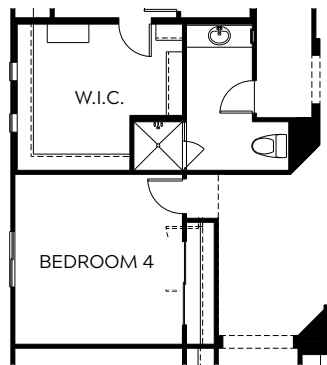

WILLOW - 2802 SQ FT

A - SOUTHWEST

B - MODERN FARMHOUSE

C - MODERN PRAIRIE *(Shown with Optional Stone)*

Estrella Estates II

WILLOW
2802 SQ FT

Estrella Estates II

OPT. TUB AND SHOWER
AT OWNER'S BATH

OPT. WALK-IN SHOWER
AT OWNER'S BATH

OPT. BEDROOM 4 WITH SHOWER
I.L.O. FLEX SPACE & POWDER

OPT. GOURMET KITCHEN

www.courtlandcommunities.com