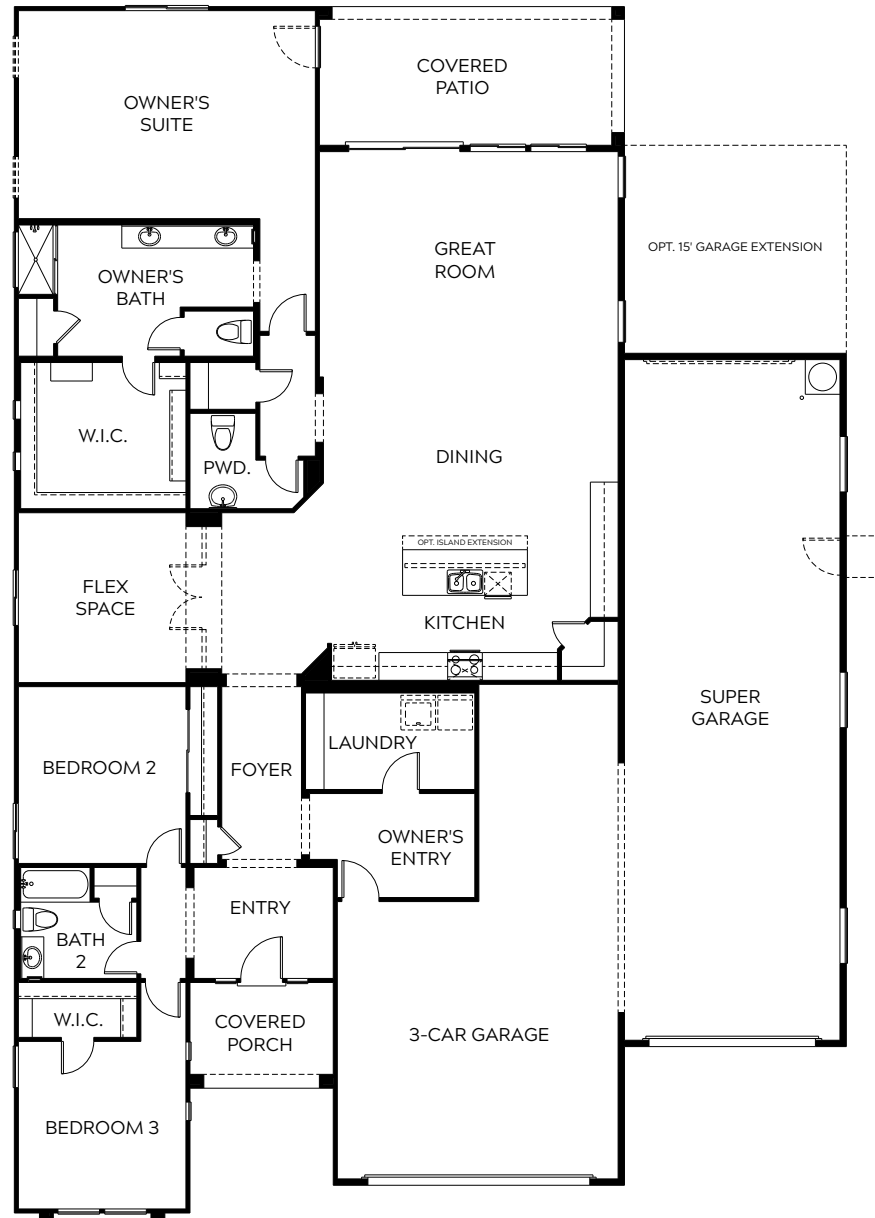

WILLOW - 2802 SQ FT

A - SOUTHWEST

B - MODERN FARMHOUSE

C - MODERN PRAIRIE *(Shown with Optional Stone)*

Estrella Estates II

WILLOW
2802 SQ FT

Estrella Estates II

OPT. TUB AND SHOWER
AT OWNER'S BATH

OPT. WALK-IN SHOWER
AT OWNER'S BATH

OPT. BEDROOM 4 WITH SHOWER
I.L.O. FLEX SPACE & POWDER

OPT. GOURMET KITCHEN

www.courtlandcommunities.com