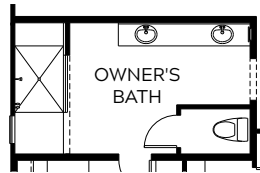

WILLOW - 2802 SQ FT

A - SOUTHWEST

B - MODERN FARMHOUSE

C - MODERN PRAIRIE *(Shown with Optional Stone)*

Estrella Estates II

WILLOW
2802 SQ FT

Estrella Estates II

OPT. TUB AND SHOWER
AT OWNER'S BATH

OPT. WALK-IN SHOWER
AT OWNER'S BATH

OPT. BEDROOM 4 WITH SHOWER
I.L.O. FLEX SPACE & POWDER

OPT. GOURMET KITCHEN

www.courtlandcommunities.com