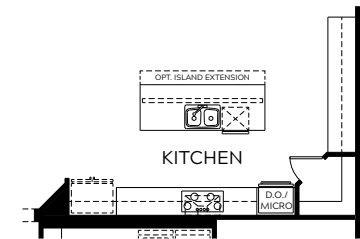

WILLOW - 2802 SQ FT

A - SOUTHWEST

B - MODERN FARMHOUSE

C - MODERN PRAIRIE *(Shown with Optional Stone)*

Estrella Estates II

WILLOW
2802 SQ FT

Estrella Estates II

OPT. TUB AND SHOWER
AT OWNER'S BATH

OPT. WALK-IN SHOWER
AT OWNER'S BATH

OPT. BEDROOM 4 WITH SHOWER
I.L.O. FLEX SPACE & POWDER

OPT. GOURMET KITCHEN

www.courtlandcommunities.com