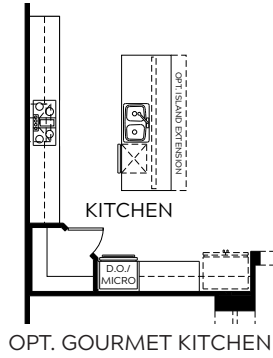

IRONWOOD - 2526 SQ FT

A - SOUTHWEST

B - MODERN FARMHOUSE

C - MODERN PRAIRIE *(Shown with Optional Stone)*

Estrella Estates II

IRONWOOD
2526 SQ FT

Estrella Estates II

www.courtlandcommunities.com