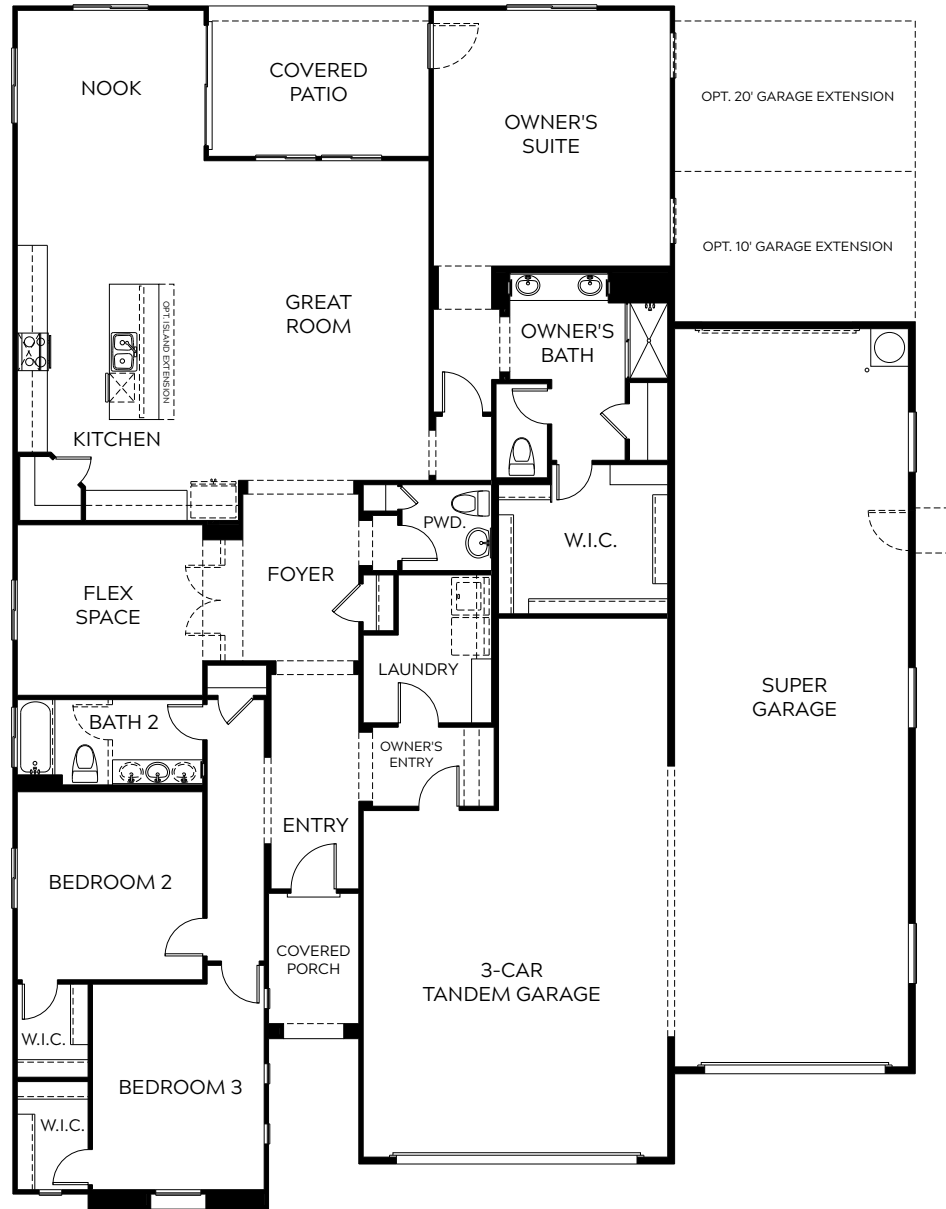

IRONWOOD - 2526 SQ FT

A - SOUTHWEST

B - MODERN FARMHOUSE

C - MODERN PRAIRIE *(Shown with Optional Stone)*

Estrella Estates II

IRONWOOD
2526 SQ FT

Estrella Estates II

www.courtlandcommunities.com