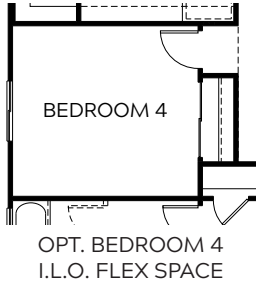

IRONWOOD - 2526 SQ FT

A - SOUTHWEST

B - MODERN FARMHOUSE

C - MODERN PRAIRIE *(Shown with Optional Stone)*

Estrella Estates II

IRONWOOD
2526 SQ FT

Estrella Estates II

www.courtlandcommunities.com