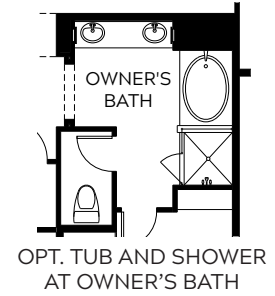

IRONWOOD - 2526 SQ FT

A - SOUTHWEST

B - MODERN FARMHOUSE

C - MODERN PRAIRIE *(Shown with Optional Stone)*

Estrella Estates II

IRONWOOD
2526 SQ FT

Estrella Estates II

www.courtlandcommunities.com