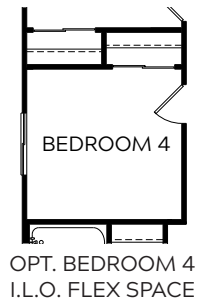

PALO VERDE
1886 SQ FT

Estrella Estates II

www.courtlandcommunities.com