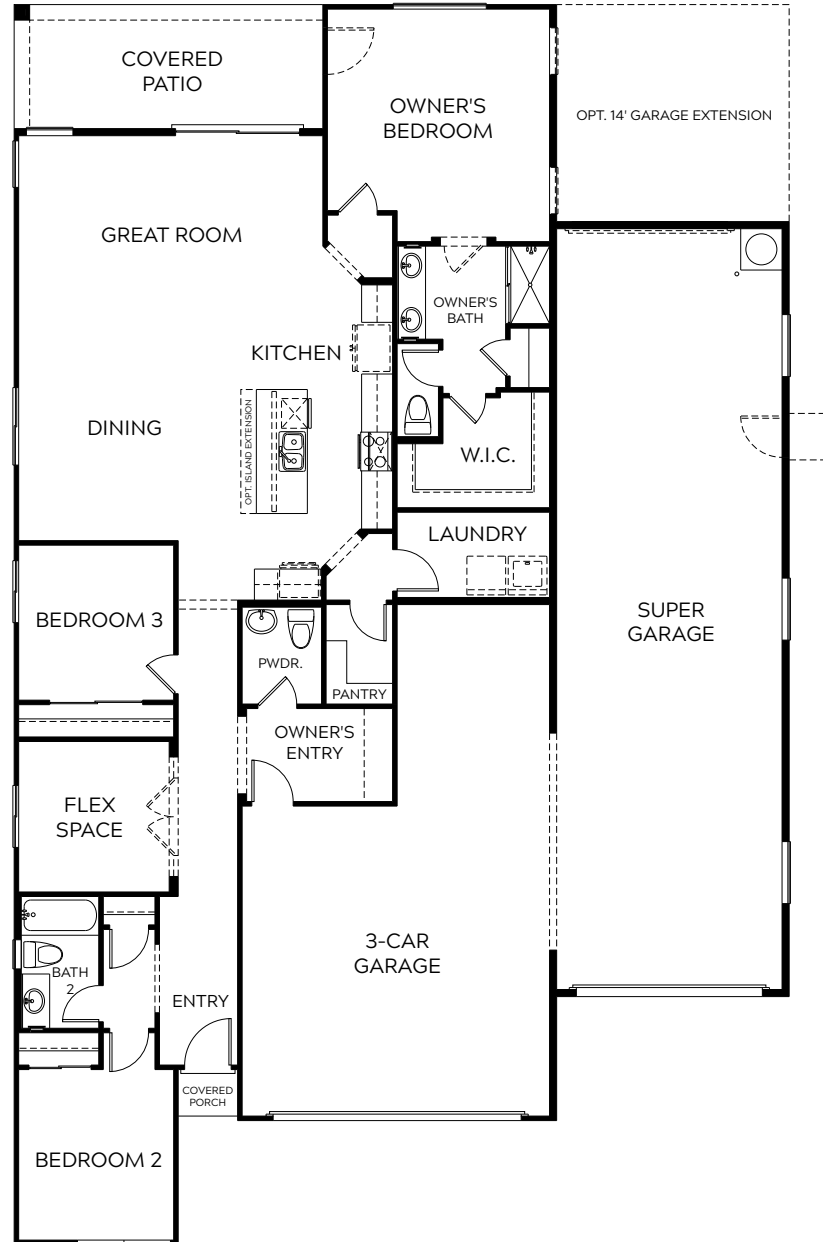

# PALO VERDE - 1886 SQ FT

A - SOUTHWEST *(Shown with Optional Stone)*

B - MODERN FARMHOUSE

C - MODERN PRAIRIE *(Shown with Optional Stone)*

## *Estrella Estates II*

PALO VERDE  
1886 SQ FT

*Estrella Estates II*

[www.courtlandcommunities.com](http://www.courtlandcommunities.com)