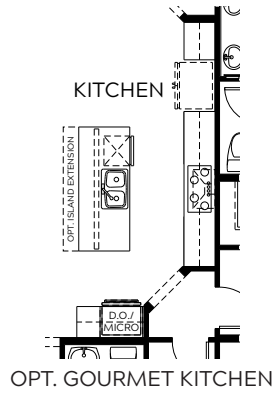

PALO VERDE
1886 SQ FT

Estrella Estates II

www.courtlandcommunities.com