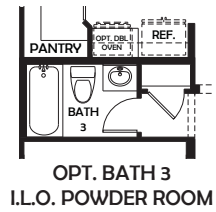

Olympic – 2,475 Sq. Ft. – 3-5 Bedrooms Plus Flex Space, 2.5 Baths, Supergarage™ 4-Car Parking

OPT. 8FT SLIDING GLASS DOOR
AT DINING

www.courtlancommunities.com

PRELIMINARY