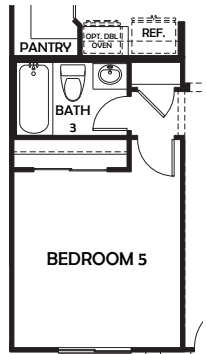

Olympic – 2,475 Sq. Ft. – 3-5 Bedrooms Plus Flex Space, 2.5 Baths, Supergarage™ 4-Car Parking

OPT. 8FT SLIDING GLASS DOOR
AT DINING

www.courtlancommunities.com

PRELIMINARY