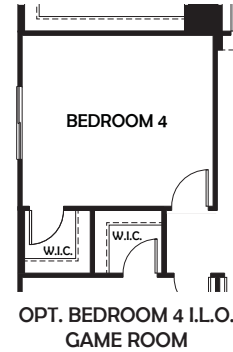

Olympic – 2,475 Sq. Ft. – 3-5 Bedrooms Plus Flex Space, 2.5 Baths, Supergarage™ 4-Car Parking

OPT. 8FT SLIDING GLASS DOOR
AT DINING

www.courtlancommunities.com

PRELIMINARY