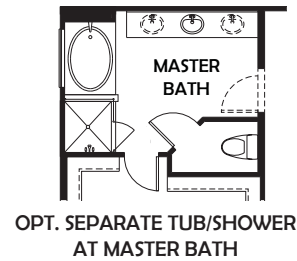

Olympic – 2,475 Sq. Ft. – 3-5 Bedrooms Plus Flex Space, 2.5 Baths, Supergarage™ 4-Car Parking

OPT. 8FT SLIDING GLASS DOOR
AT DINING

www.courtlancommunities.com

PRELIMINARY