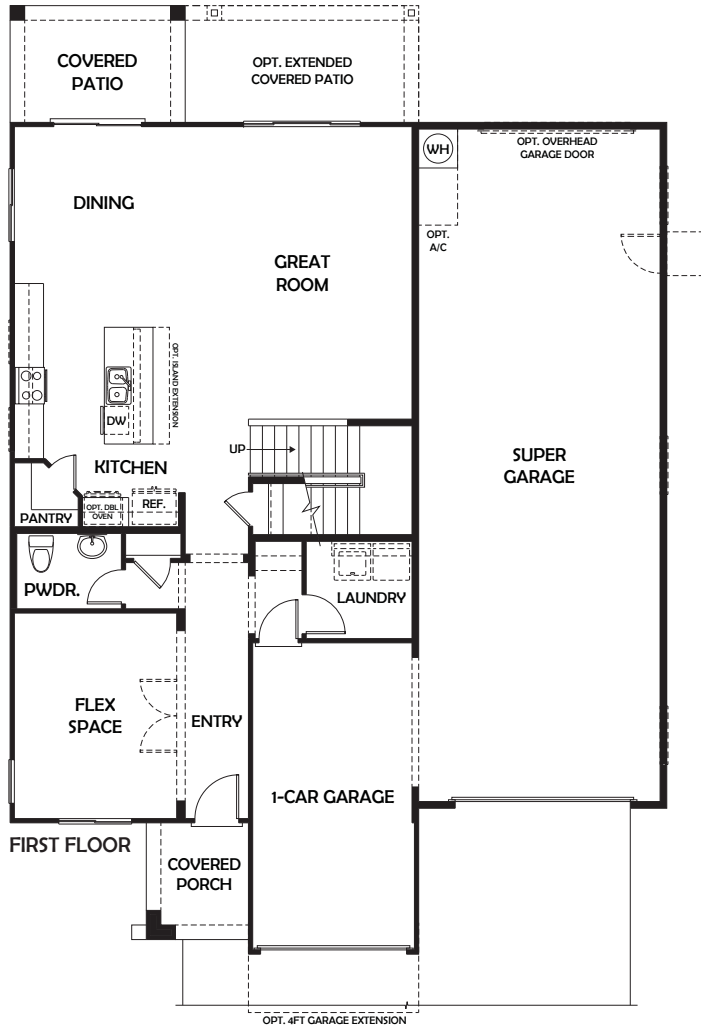

Olympic – 2,475 Sq. Ft. – 3-5 Bedrooms Plus Flex Space, 2.5 Baths, Supergarage™ 4-Car Parking

OPT. 8FT SLIDING GLASS DOOR
AT DINING

www.courtlancommunities.com

PRELIMINARY