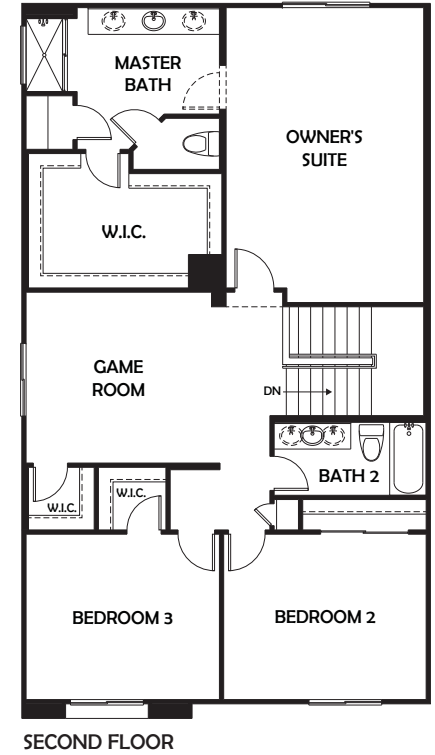

Olympic – 2,475 Sq. Ft. – 3-5 Bedrooms Plus Flex Space, 2.5 Baths, Supergarage™ 4-Car Parking

OPT. 8FT SLIDING GLASS DOOR
AT DINING

www.courtlancommunities.com

PRELIMINARY