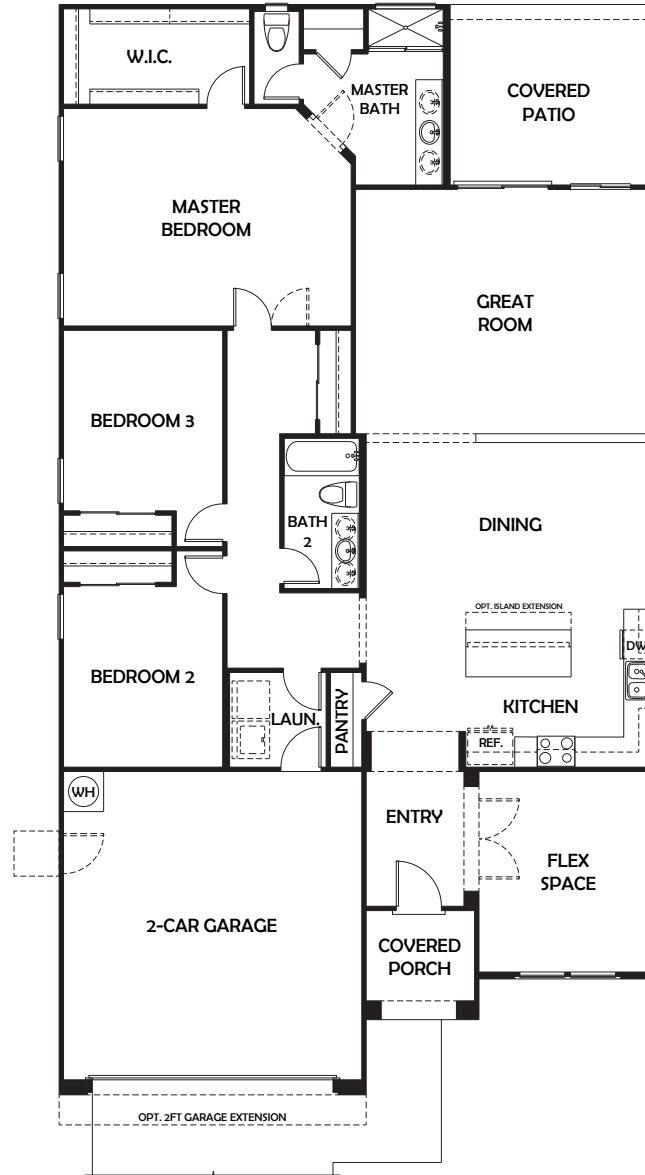

Bryce – 2,112 Sq. Ft. – 3 Bedrooms Plus Flex Space, 2 Baths, Great Room, Two-Car Garage

OPT. WALK IN SHOWER AT MASTER BATH

OPT. SEPARATE TUB/SHOWER AT MASTER BATH

OPT. BEDROOM 4 I.L.O. FLEX SPACE

[www.courtlandcommunities.com](http://www.courtlandcommunities.com)