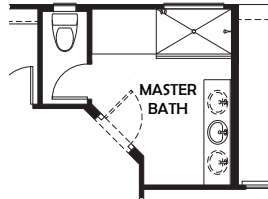

Bryce – 2,112 Sq. Ft. – 3 Bedrooms Plus Flex Space, 2 Baths, Great Room, Two-Car Garage

OPT. WALK IN SHOWER AT MASTER BATH

OPT. SEPARATE TUB/SHOWER AT MASTER BATH

OPT. BEDROOM 4 I.L.O. FLEX SPACE

[www.courtlandcommunities.com](http://www.courtlandcommunities.com)