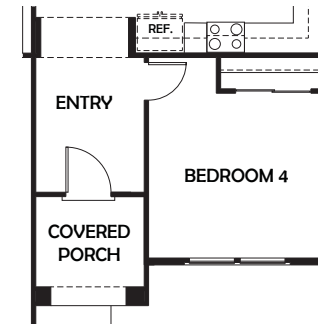

Bryce – 2,112 Sq. Ft. – 3 Bedrooms Plus Flex Space, 2 Baths, Great Room, Two-Car Garage

OPT. WALK IN SHOWER AT MASTER BATH

OPT. SEPARATE TUB/SHOWER AT MASTER BATH

OPT. BEDROOM 4 I.L.O. FLEX SPACE

[www.courtlandcommunities.com](http://www.courtlandcommunities.com)