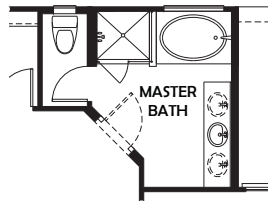

Bryce – 2,112 Sq. Ft. – 3 Bedrooms Plus Flex Space, 2 Baths, Great Room, Two-Car Garage

OPT. WALK IN SHOWER AT MASTER BATH

OPT. SEPARATE TUB/SHOWER AT MASTER BATH

OPT. BEDROOM 4 I.L.O. FLEX SPACE

[www.courtlandcommunities.com](http://www.courtlandcommunities.com)