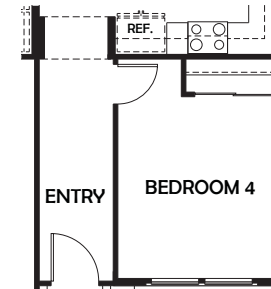

Katmai – 1,678 Sq. Ft. – 3 Bedrooms Plus Flex Space, 2 Baths, Great Room, Two-Car Garage

OPT. WALK IN SHOWER
AT MASTER BATH

OPT. SEPARATE TUB/SHOWER
AT MASTER BATH

OPT. BEDROOM 4 I.L.O.
FLEX SPACE

www.courtlandcommunities.com