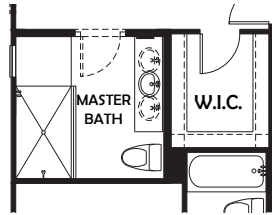

Katmai – 1,678 Sq. Ft. – 3 Bedrooms Plus Flex Space, 2 Baths, Great Room, Two-Car Garage

OPT. WALK IN SHOWER
AT MASTER BATH

OPT. SEPARATE TUB/SHOWER
AT MASTER BATH

OPT. BEDROOM 4 I.L.O.
FLEX SPACE

www.courtlandcommunities.com