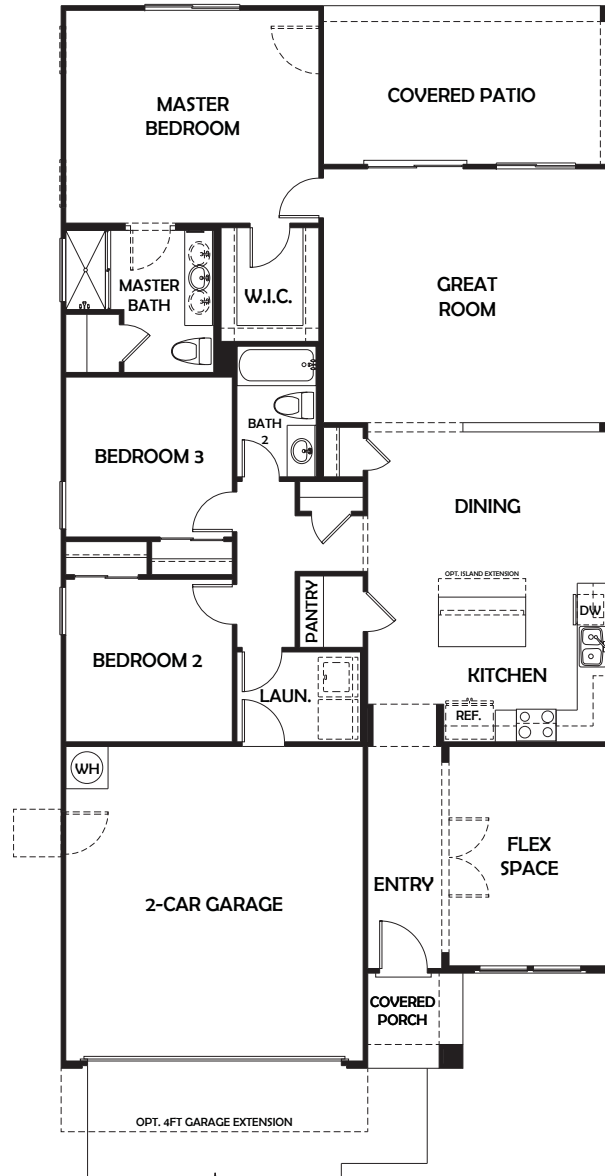

Katmai – 1,678 Sq. Ft. – 3 Bedrooms Plus Flex Space, 2 Baths, Great Room, Two-Car Garage

OPT. WALK IN SHOWER
AT MASTER BATH

OPT. SEPARATE TUB/SHOWER
AT MASTER BATH

OPT. BEDROOM 4 I.L.O.
FLEX SPACE

www.courtlandcommunities.com