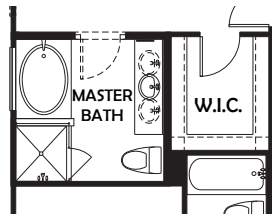

Katmai – 1,678 Sq. Ft. – 3 Bedrooms Plus Flex Space, 2 Baths, Great Room, Two-Car Garage

OPT. WALK IN SHOWER
AT MASTER BATH

OPT. SEPARATE TUB/SHOWER
AT MASTER BATH

OPT. BEDROOM 4 I.L.O.
FLEX SPACE

www.courtlandcommunities.com