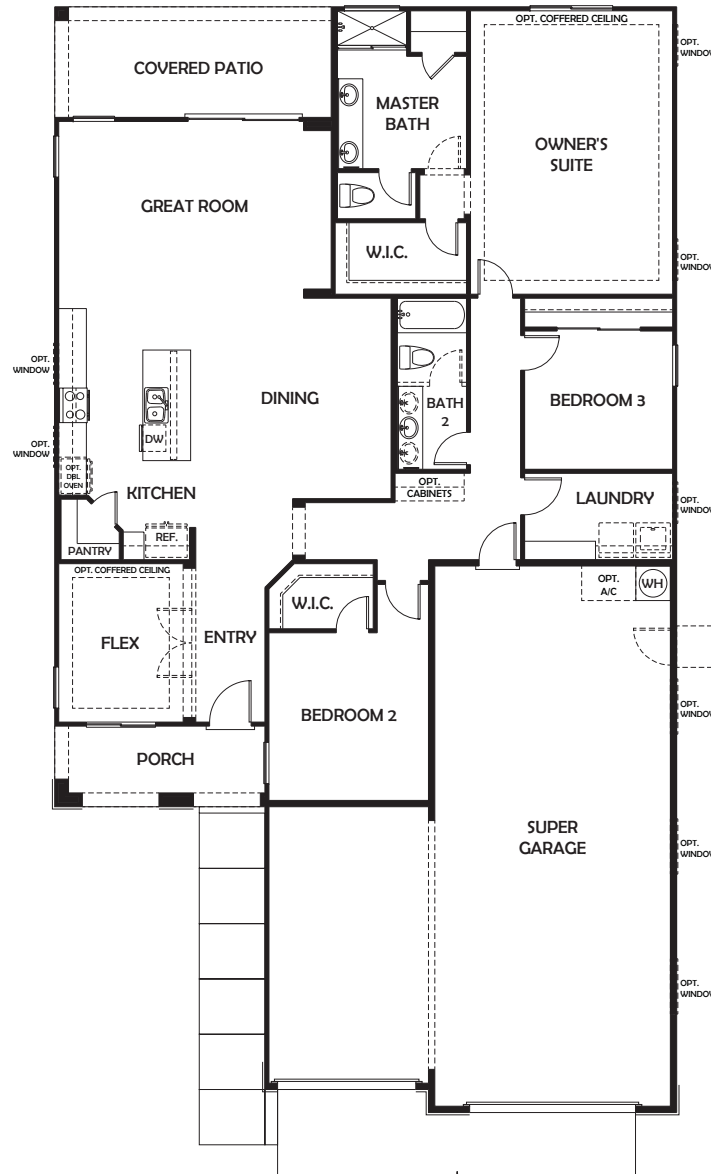

# Redwood – 2,051 Sq. Ft. – 3 Beds, 2 Baths, Super Garage

[www.courtlandcommunities.com](http://www.courtlandcommunities.com)

PRELIMINARY