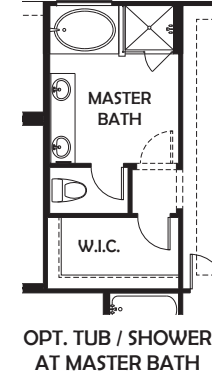

# Redwood – 2,051 Sq. Ft. – 3 Beds, 2 Baths, Super Garage

[www.courtlandcommunities.com](http://www.courtlandcommunities.com)

PRELIMINARY