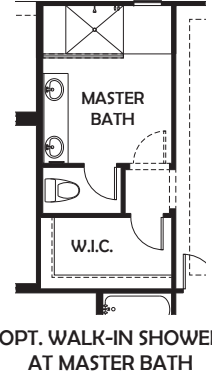

# Redwood – 2,051 Sq. Ft. – 3 Beds, 2 Baths, Super Garage

[www.courtlandcommunities.com](http://www.courtlandcommunities.com)

PRELIMINARY