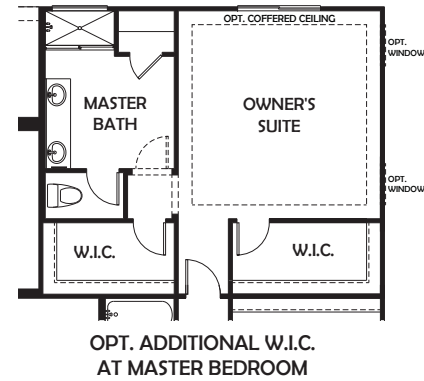

# Redwood – 2,051 Sq. Ft. – 3 Beds, 2 Baths, Super Garage

[www.courtlandcommunities.com](http://www.courtlandcommunities.com)

PRELIMINARY