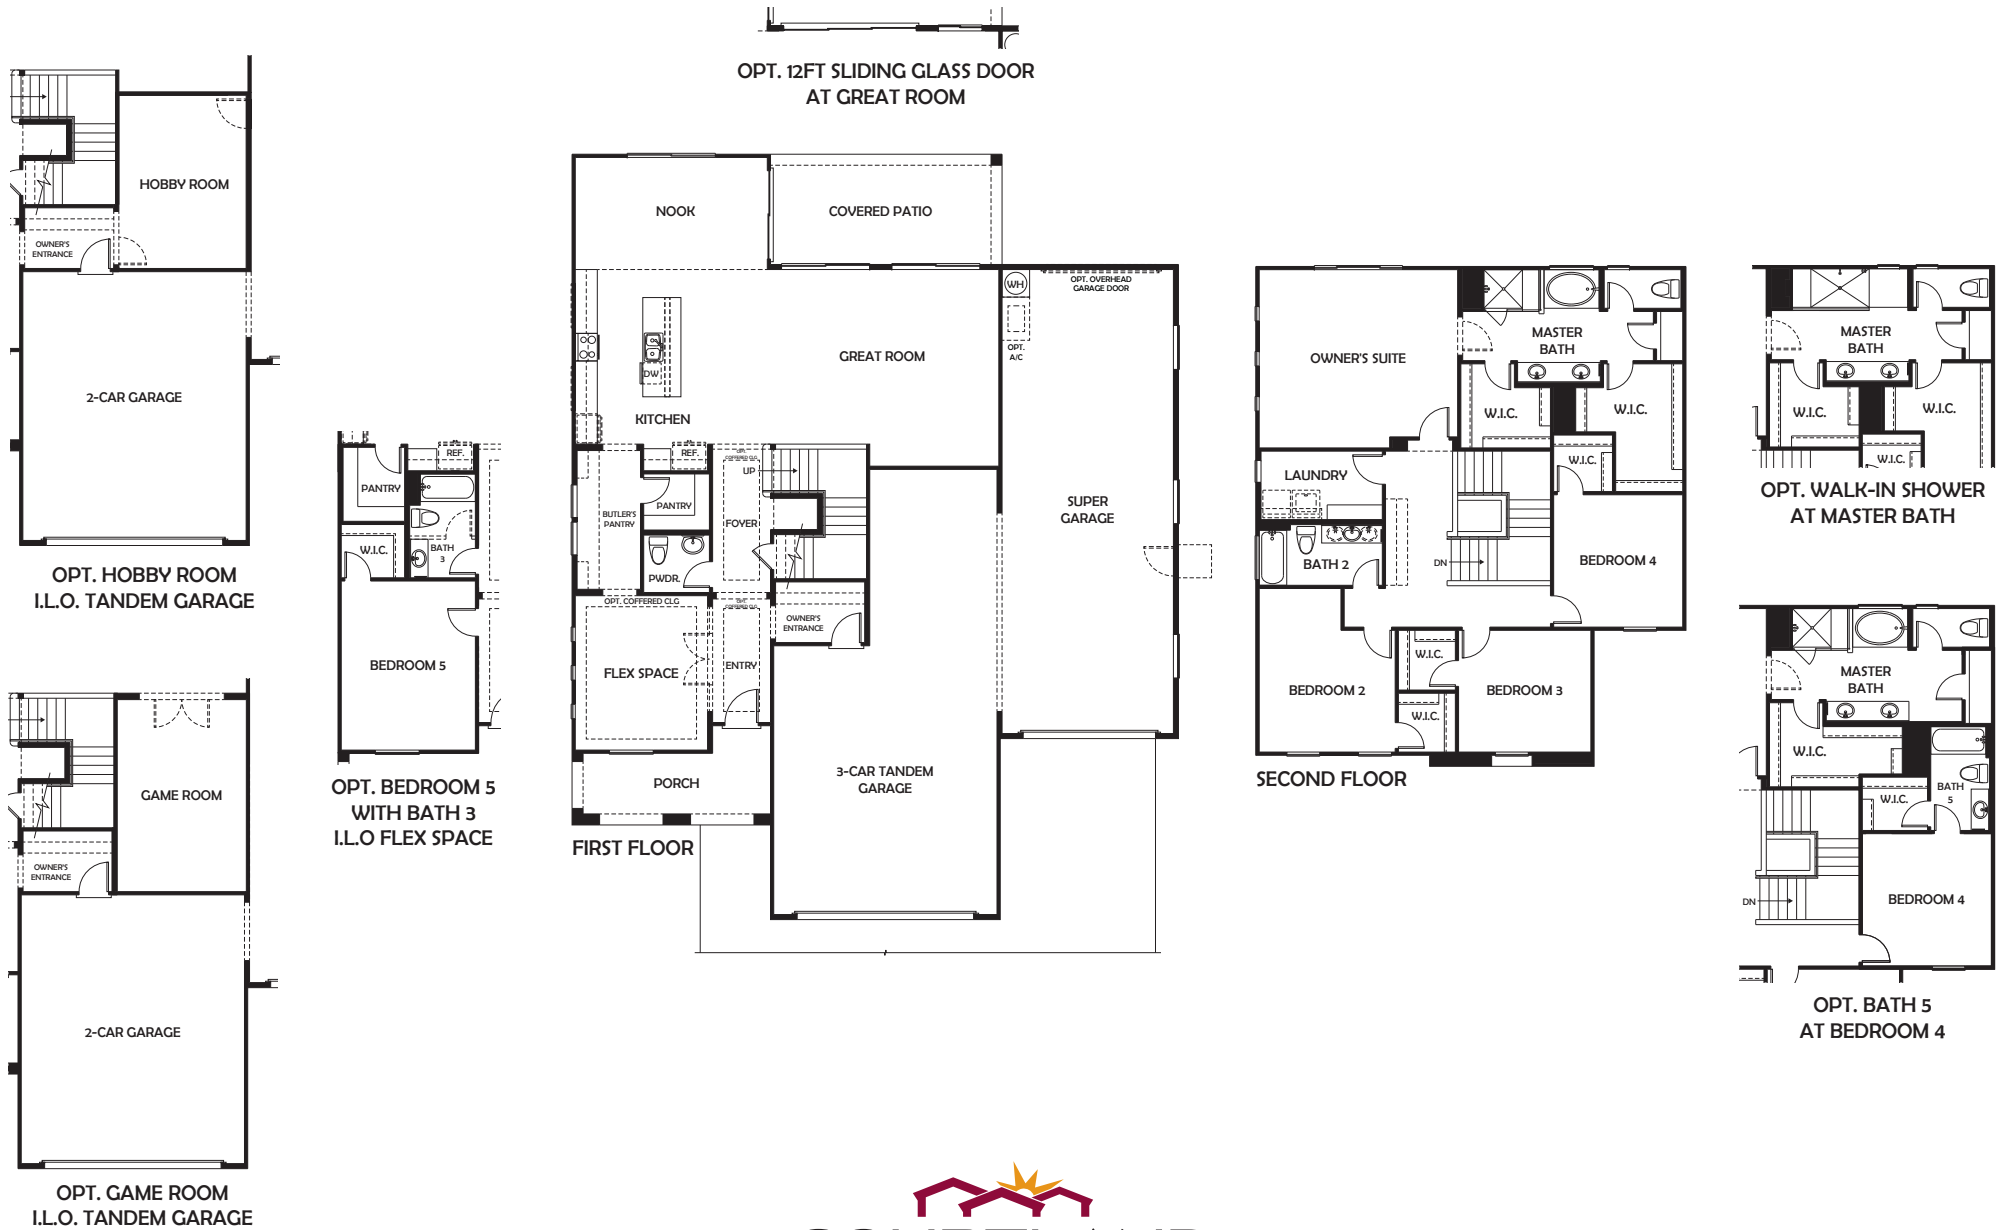

Yosemite – 3,036 Sq. Ft. – 4 Beds, 2.5 Baths, 3-Car Tandem Garage + Super Garage

www.courtlandcommunities.com

PRELIMINARY