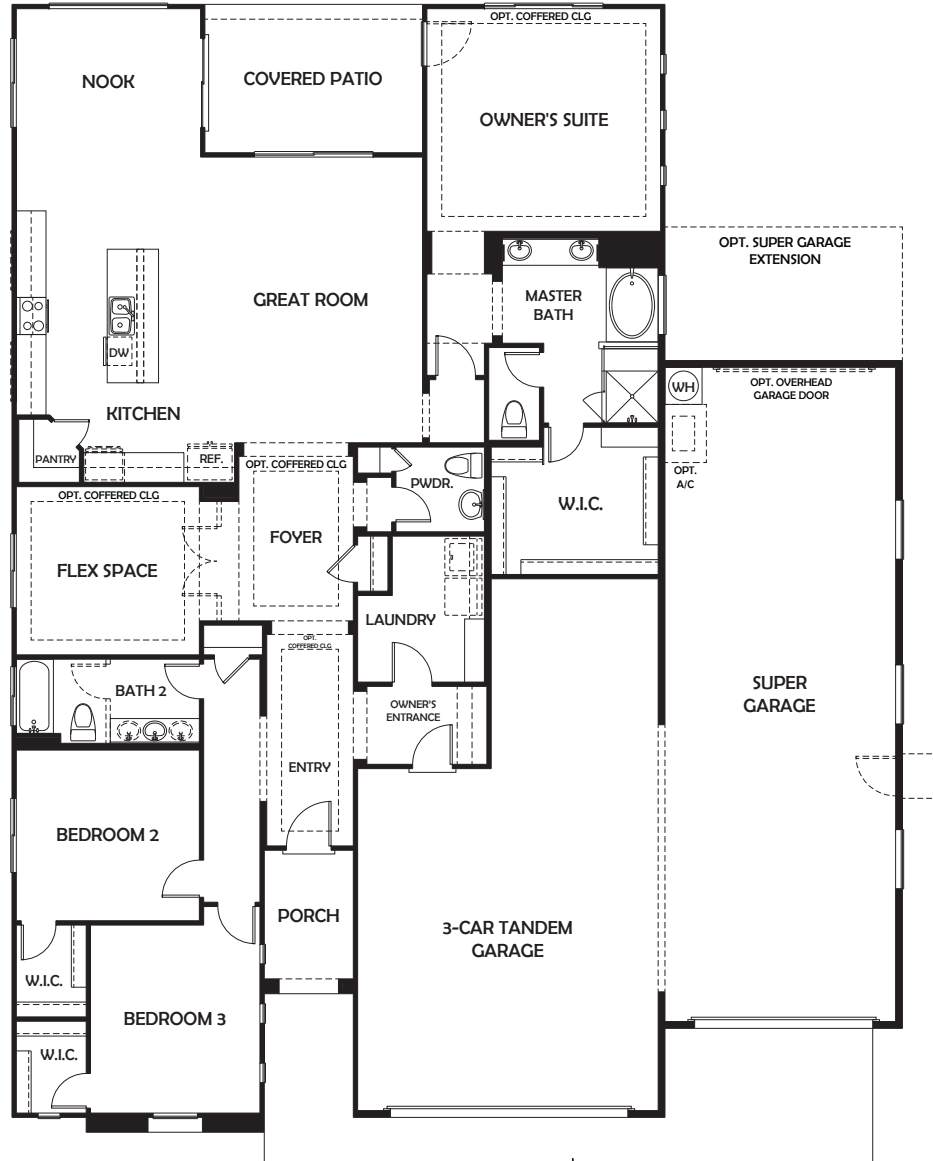

Saguaro – 2,404 Sq. Ft. – 3 Beds, 2.5 Baths, 3-Car Tandem Garage + Super Garage

OPT. 12FT SLIDING GLASS DOOR
AT GREAT ROOM

www.courtlandcommunities.com

PRELIMINARY