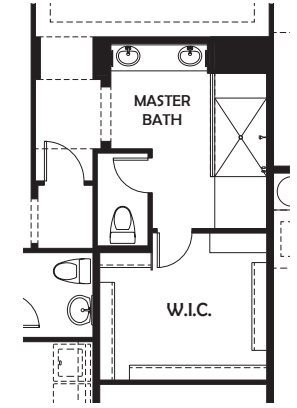

Saguaro – 2,404 Sq. Ft. – 3 Beds, 2.5 Baths, 3-Car Tandem Garage + Super Garage

OPT. 12FT SLIDING GLASS DOOR
AT GREAT ROOM

www.courtlandcommunities.com

PRELIMINARY