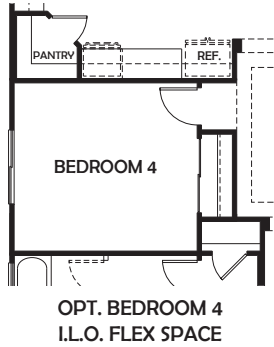

Saguaro – 2,404 Sq. Ft. – 3 Beds, 2.5 Baths, 3-Car Tandem Garage + Super Garage

OPT. 12FT SLIDING GLASS DOOR
AT GREAT ROOM

www.courtlandcommunities.com

PRELIMINARY