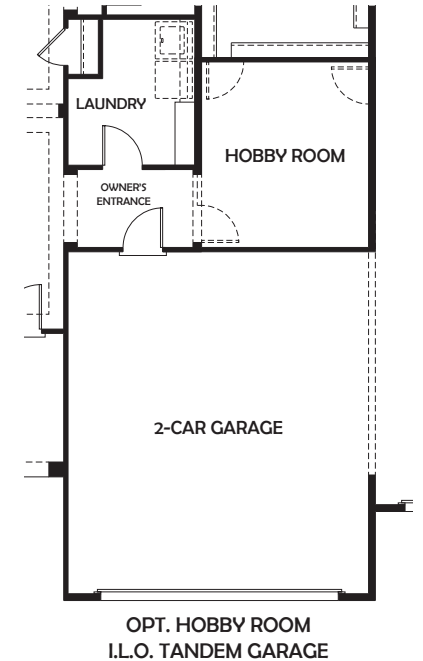

Saguaro – 2,404 Sq. Ft. – 3 Beds, 2.5 Baths, 3-Car Tandem Garage + Super Garage

OPT. 12FT SLIDING GLASS DOOR
AT GREAT ROOM

www.courtlandcommunities.com

PRELIMINARY